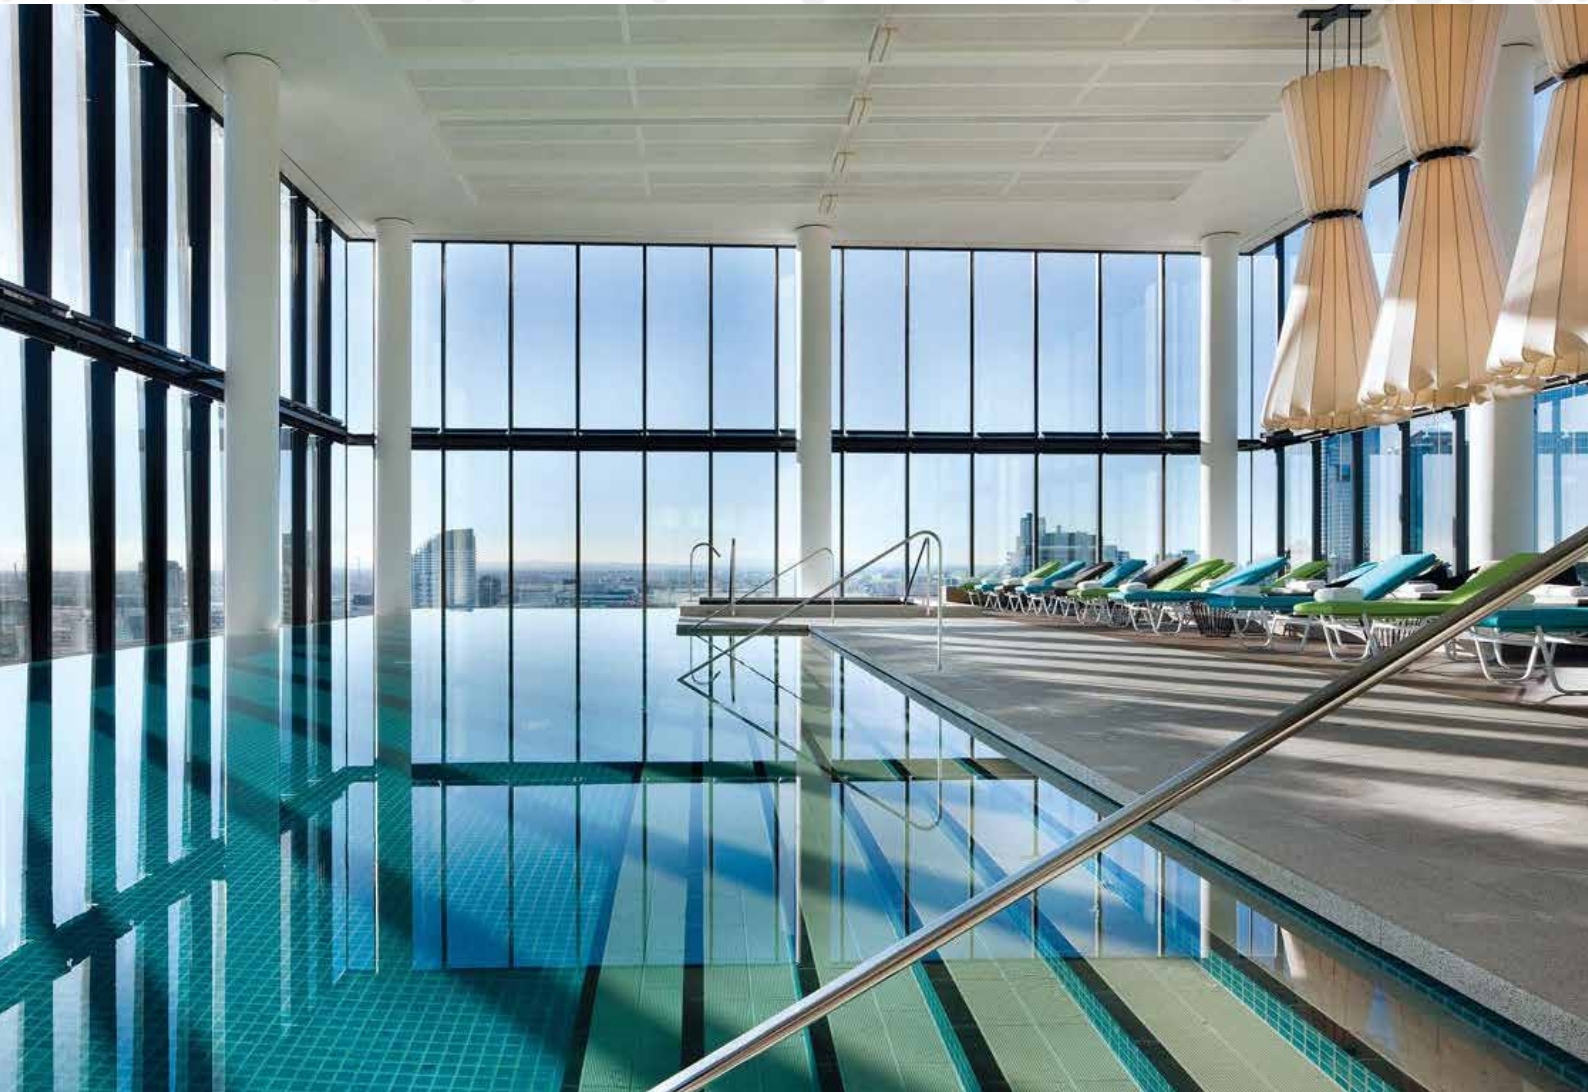

# KEY-ENDURA

**KEYSTONE**  
LININGS & ACOUSTICS

A graphic element consisting of a grid of blue dots of varying sizes, arranged in a pattern that suggests a circular or semi-circular shape, positioned to the right of the company name.