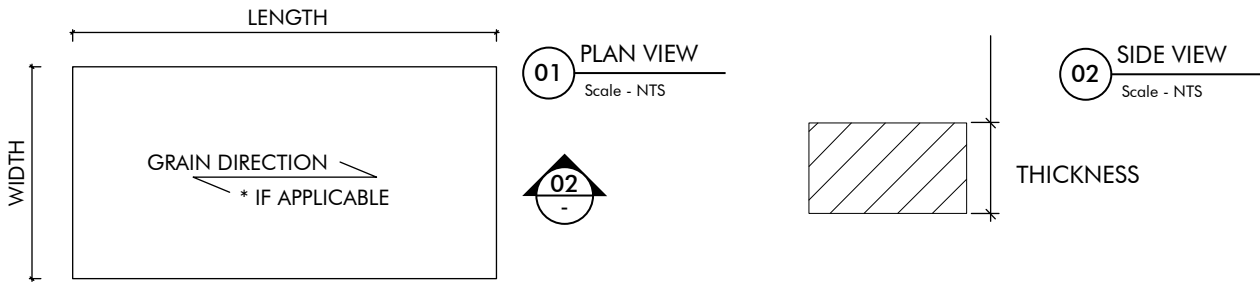

## STANDARD SHEET SIZE AVAILABILITY

KEY-PLY	JUMBO BIRCH PLYWOOD EXTERIOR LONG GRAIN						
	6mm	9mm	12mm	15mm	18mm	24mm	30mm
3050 x 1530	✓	✓	✓	✓	✓	✓	✓
3050 x 1220	✓	✓	✓	✓	✓	✓	✓
Weights (Kg/m <sup>2</sup> )	4.34	6.53	8.68	10.85	13.10	17.40	21.75

KEY-PLY	BIRCH PLYWOOD B/BB LONG GRAIN ROTARY VENEER						
	6mm	9mm	12mm	15mm	18mm	24mm	30mm
2440 x 1220	✓	✓	✓	✓	✓	✓	✓
Weights (Kg/m <sup>2</sup> )	4.34	6.53	8.68	10.85	13.10	17.40	21.75

KEY-PLY	HOOP PINE PLYWOOD - AC INTERIOR						
	6.5mm	9.5mm	12.5mm	16mm	19mm	25mm	32mm
2400 x 1200	✓	✓	✓	✓	✓	✓	✓
2700 x 1200	✓	✓	✓	✓	✓	✓	✓
Weights (Kg/m <sup>2</sup> )	3.9	5.7	7.5	9.6	11.4	15.0	19.2

KEY-PLY	HOOP PINE PLYWOOD - AC EXTERIOR						
	6.5mm	9.5mm	12.5mm	16mm	19mm	25mm	32mm
2400 x 1200	✓	✓	✓	✓	✓	✓	✓
2700 x 1200	✓	✓	✓	✓	✓	✓	✓
Weights (Kg/m <sup>2</sup> )	3.9	5.7	7.5	9.6	11.4	15.0	19.2

KEY-PLY	HOOP PINE PLYWOOD - BB INTERIOR						
	6.5mm	9mm	12.5mm	16mm	19mm	25mm	32mm
2400 x 1200	✓	✓	✓	✓	✓	✓	✓
2700 x 1200	✓	✓	✓	✓	✓	✓	✓
Weights (Kg/m <sup>2</sup> )	3.9	5.4	7.5	9.6	11.4	15.0	19.2