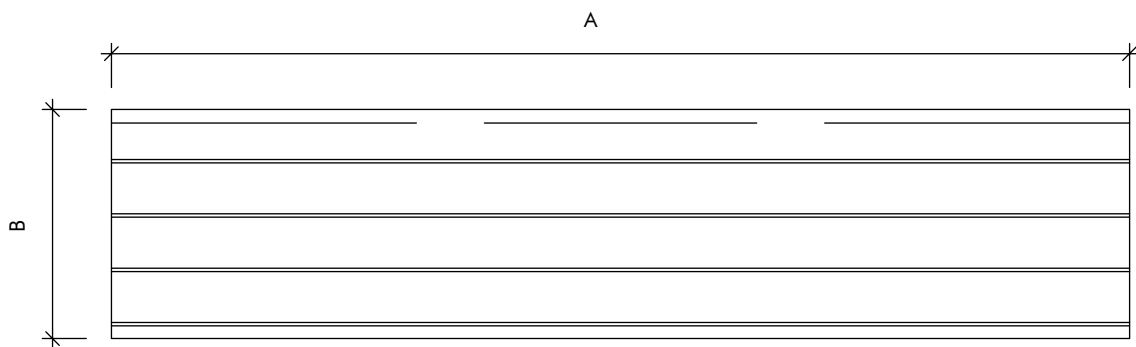

KEY R-LINE

KEYSTONE
LININGS & ACOUSTICS

A graphic element consisting of a grid of blue dots of varying sizes, arranged in a pattern that suggests a key or a stone.

We bring Architects Imagination to Life

www.KeystoneLinings.com.au

KR2 PATTERNS

KEY R-LINE

KR2/16/C

LEGEND	
A	R - LINE LENGTH
B	R - LINE WIDTH
C	GROOVE WIDTH
D	THICKNESS

KEY INFORMATION	
PATTERN	KR2
SPACING	16mm

GROOVE WIDTHS/ PERCENTAGE OF OPEN AREA			
GROOVE WIDTH (mm)	2	3	-
OPEN AREA (%)	10.9	15.9	-

03 SIDE VIEW
Scale - NTS

04 PERFORATION DETAIL
Scale - NTS

02 FACE VIEW
Scale - NTS

01 REAR VIEW
Scale - NTS

KEY R-LINE

KR2/32/C

LEGEND	
A	R - LINE LENGTH
B	R - LINE WIDTH
C	GROOVE WIDTH
D	THICKNESS

KEY INFORMATION	
PATTERN	KR2
SPACING	32mm

GROOVE WIDTHS/ PERCENTAGE OF OPEN AREA			
GROOVE WIDTH (mm)	2	3	-
OPEN AREA (%)	5.4	8.1	-

03 SIDE VIEW
Scale - NTS

04 PERFORATION DETAIL
Scale - NTS

02 FACE VIEW
Scale - NTS

01 REAR VIEW
Scale - NTS

Level 1, 7-8 Davis Road,
Wetherill Park, NSW 2164
02 9604 8813
www.KeystoneLinings.com.au