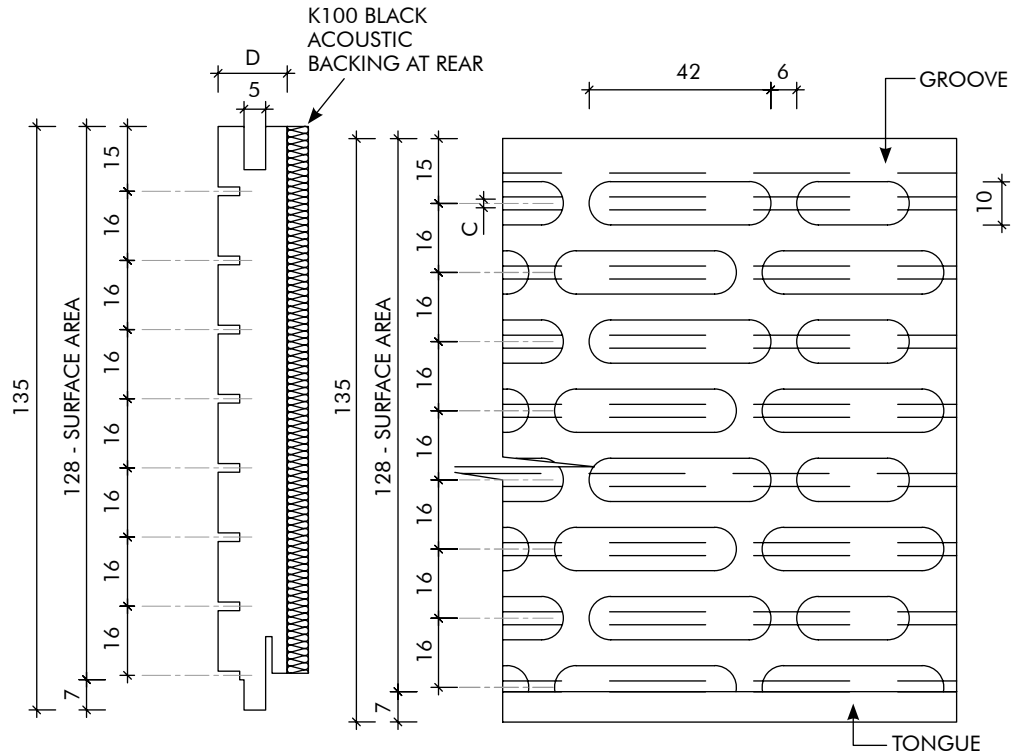

KEY R-LINE

KEYSTONE
LININGS & ACOUSTICS

A graphic element consisting of a grid of blue dots of varying sizes, arranged in a pattern that suggests a key or a stone.

We bring Architects Imagination to Life

www.KeystoneLinings.com.au

KR2 PATTERNS

KEY R-LINE

KR2/16/C

LEGEND	
A	R - LINE LENGTH
B	R - LINE WIDTH
C	GROOVE WIDTH
D	THICKNESS

KEY INFORMATION	
PATTERN	KR2
SPACING	16mm

GROOVE WIDTHS/ PERCENTAGE OF OPEN AREA			
GROOVE WIDTH (mm)	2	3	-
OPEN AREA (%)	10.9	15.9	-

03 SIDE VIEW
Scale - NTS

04 PERFORATION DETAIL
Scale - NTS

02 FACE VIEW
Scale - NTS

01 REAR VIEW
Scale - NTS

KEY R-LINE

KR2/32/C

LEGEND	
A	R - LINE LENGTH
B	R - LINE WIDTH
C	GROOVE WIDTH
D	THICKNESS

KEY INFORMATION	
PATTERN	KR2
SPACING	32mm

GROOVE WIDTHS/ PERCENTAGE OF OPEN AREA			
GROOVE WIDTH (mm)	2	3	-
OPEN AREA (%)	5.4	8.1	-

03 SIDE VIEW
Scale - NTS

04 PERFORATION DETAIL
Scale - NTS

02 FACE VIEW
Scale - NTS

01 REAR VIEW
Scale - NTS

Level 1, 7-8 Davis Road,
Wetherill Park, NSW 2164
02 9604 8813
www.KeystoneLinings.com.au