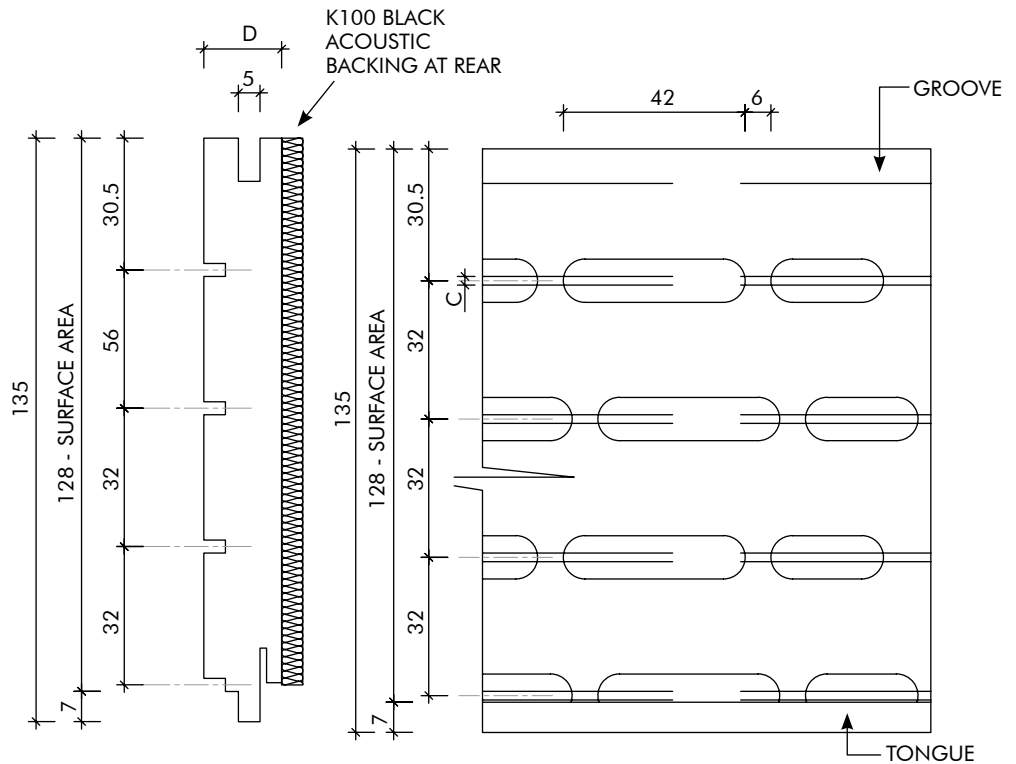

KEY R-LINE

KEYSTONE
LININGS & ACOUSTICS

A graphic element consisting of a grid of blue dots of varying sizes, arranged in a pattern that suggests a key or a stone.

We bring Architects Imagination to Life

www.KeystoneLinings.com.au

KR2 PATTERNS

KEY R-LINE

KR2/16/C

LEGEND	
A	R - LINE LENGTH
B	R - LINE WIDTH
C	GROOVE WIDTH
D	THICKNESS

KEY INFORMATION	
PATTERN	KR2
SPACING	16mm

GROOVE WIDTHS/ PERCENTAGE OF OPEN AREA			
GROOVE WIDTH (mm)	2	3	-
OPEN AREA (%)	10.9	15.9	-

03 SIDE VIEW
Scale - NTS

04 PERFORATION DETAIL
Scale - NTS

02 FACE VIEW
Scale - NTS

01 REAR VIEW
Scale - NTS

KEY R-LINE

KR2/32/C

LEGEND	
A	R - LINE LENGTH
B	R - LINE WIDTH
C	GROOVE WIDTH
D	THICKNESS

KEY INFORMATION	
PATTERN	KR2
SPACING	32mm

GROOVE WIDTHS/ PERCENTAGE OF OPEN AREA			
GROOVE WIDTH (mm)	2	3	-
OPEN AREA (%)	5.4	8.1	-

03 SIDE VIEW
Scale - NTS

04 PERFORATION DETAIL
Scale - NTS

02 FACE VIEW
Scale - NTS

01 REAR VIEW
Scale - NTS

Level 1, 7-8 Davis Road,
Wetherill Park, NSW 2164
02 9604 8813
www.KeystoneLinings.com.au