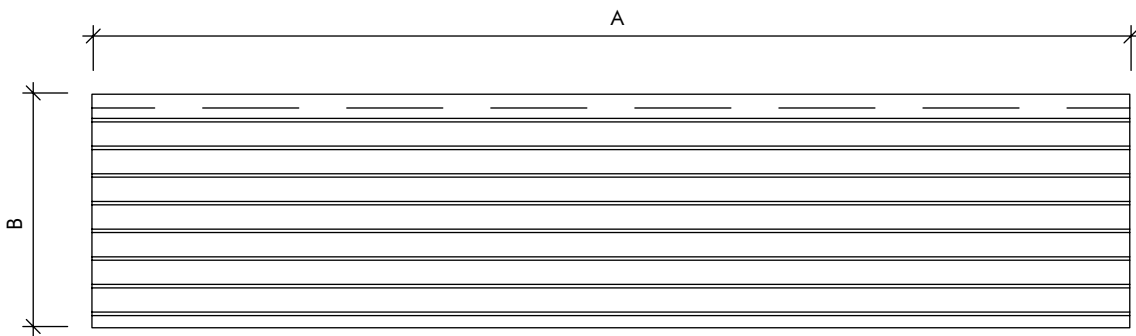

KEY R-LINE

KEYSTONE
LININGS & ACOUSTICS

A graphic element consisting of a grid of blue dots of varying sizes, arranged in a pattern that suggests a key or a stone.

We bring Architects Imagination to Life

www.KeystoneLinings.com.au

KR2 PATTERNS

KEY R-LINE

KR2/16/C

LEGEND	
A	R - LINE LENGTH
B	R - LINE WIDTH
C	GROOVE WIDTH
D	THICKNESS

KEY INFORMATION	
PATTERN	KR2
SPACING	16mm

GROOVE WIDTHS/ PERCENTAGE OF OPEN AREA			
GROOVE WIDTH (mm)	2	3	-
OPEN AREA (%)	10.9	15.9	-

03 SIDE VIEW
Scale - NTS

04 PERFORATION DETAIL
Scale - NTS

02 FACE VIEW
Scale - NTS

01 REAR VIEW
Scale - NTS

KEY R-LINE

KR2/32/C

LEGEND	
A	R - LINE LENGTH
B	R - LINE WIDTH
C	GROOVE WIDTH
D	THICKNESS

KEY INFORMATION	
PATTERN	KR2
SPACING	32mm

GROOVE WIDTHS/ PERCENTAGE OF OPEN AREA			
GROOVE WIDTH (mm)	2	3	-
OPEN AREA (%)	5.4	8.1	-

03 SIDE VIEW
Scale - NTS

04 PERFORATION DETAIL
Scale - NTS

02 FACE VIEW
Scale - NTS

01 REAR VIEW
Scale - NTS

Level 1, 7-8 Davis Road,
Wetherill Park, NSW 2164
02 9604 8813
www.KeystoneLinings.com.au