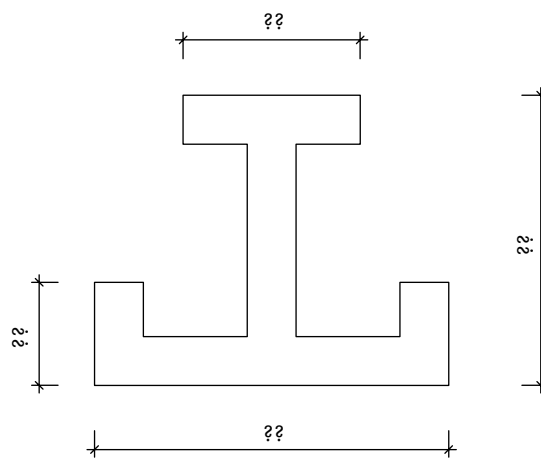

BUILDING ESSENTIALS

KEYSTONE
LININGS & ACOUSTICS

We bring Architects Imagination to Life

www.KeystoneLinings.com.au

01 PROFILE "L" SHAPE
Scale - NTS

02 PROFILE "F" SHAPE
Scale - NTS

03 PROFILE "C" SHAPE
Scale - NTS

04 PROFILE "H" SHAPE
Scale - NTS

05 PROFILE "Z" SHAPE
Scale - NTS

06 PROFILE "W" SHAPE
Scale - NTS

Level 1, 7-8 Davis Road,
Wetherill Park, NSW 2164
02 9604 8813
www.KeystoneLinings.com.au