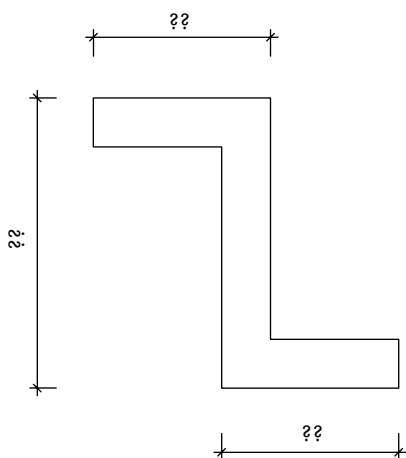

BUILDING ESSENTIALS

KEYSTONE
LININGS & ACOUSTICS

We bring Architects Imagination to Life

www.KeystoneLinings.com.au

01 PROFILE "L" SHAPE
Scale - NTS

02 PROFILE "F" SHAPE
Scale - NTS

03 PROFILE "C" SHAPE
Scale - NTS

04 PROFILE "H" SHAPE
Scale - NTS

05 PROFILE "Z" SHAPE
Scale - NTS

06 PROFILE "W" SHAPE
Scale - NTS

Level 1, 7-8 Davis Road,
Wetherill Park, NSW 2164
02 9604 8813
www.KeystoneLinings.com.au