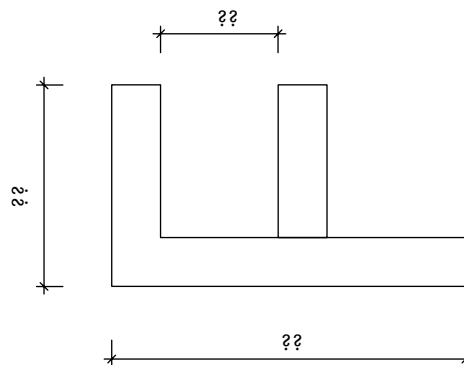

BUILDING ESSENTIALS

KEYSTONE
LININGS & ACOUSTICS

We bring Architects Imagination to Life

www.KeystoneLinings.com.au

01 PROFILE "L" SHAPE
Scale - NTS

02 PROFILE "F" SHAPE
Scale - NTS

03 PROFILE "C" SHAPE
Scale - NTS

04 PROFILE "H" SHAPE
Scale - NTS

05 PROFILE "Z" SHAPE
Scale - NTS

06 PROFILE "W" SHAPE
Scale - NTS

Level 1, 7-8 Davis Road,
Wetherill Park, NSW 2164
02 9604 8813
www.KeystoneLinings.com.au