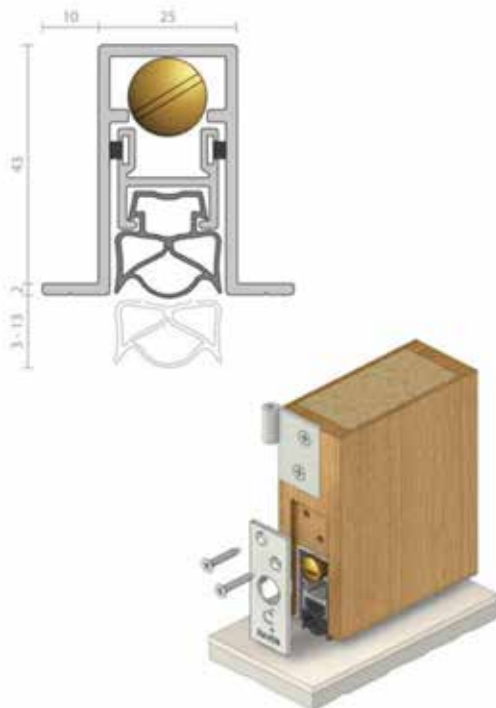

03 RAVEN SEAL RP70SI
Scale - NTS

FACTORY MACHINED
RAVEN SEAL ROUTE
SAVE TIME ON SITE
EASE OF INSTALLATION