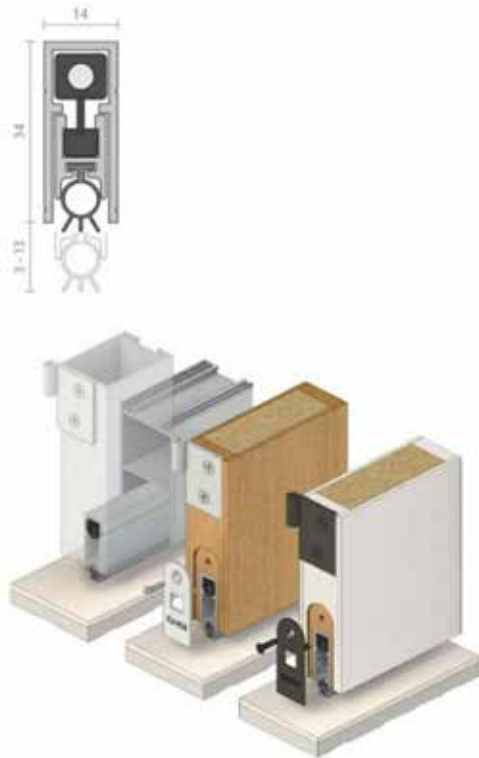

# BUILDING ESSENTIALS

**KEYSTONE**  
LININGS & ACOUSTICS

A graphic element consisting of a grid of blue dots of varying sizes, arranged in a pattern that suggests a keyhole or a stylized 'K' shape.

*We bring Architects Imagination to Life*

[www.KeystoneLinings.com.au](http://www.KeystoneLinings.com.au)

01 RAVEN SEAL RP8SI  
Scale - NTS

02 RAVEN SEAL RP38SI  
Scale - NTS

03 RAVEN SEAL RP70SI  
Scale - NTS

FACTORY MACHINED  
RAVEN SEAL ROUTE  
SAVE TIME ON SITE  
EASE OF INSTALLATION