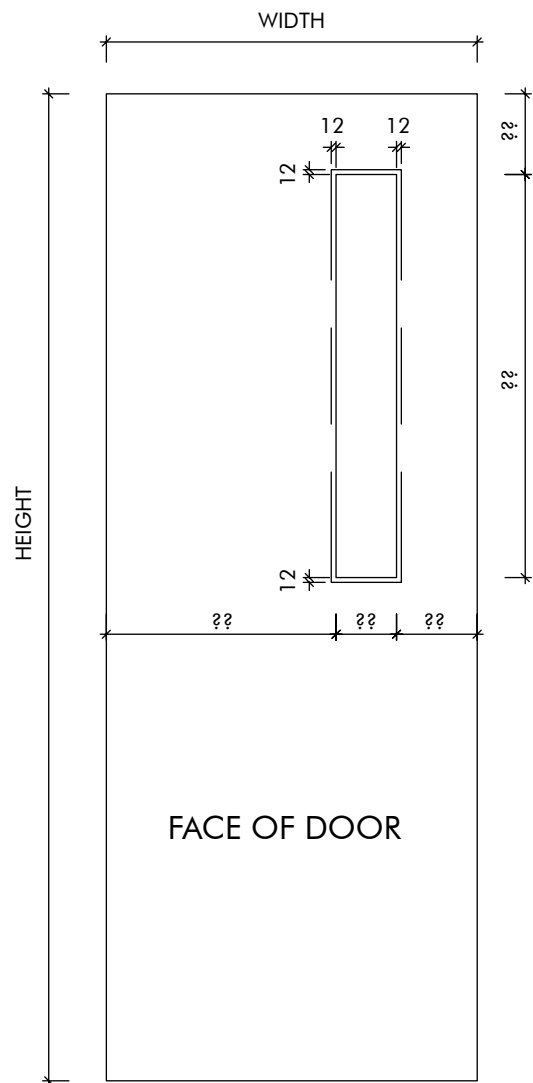

BUILDING ESSENTIALS

KEYSTONE
LININGS & ACOUSTICS

We bring Architects Imagination to Life

www.KeystoneLinings.com.au

01 AIR GRILLE CUT OUT DOOR
Scale - NTS

02 VISION PANEL CUT OUT
Scale - NTS

- ✓ Factory Cut
- ✓ Door Vision Panel
- ✓ Air Grille
- ✓ Ready To Install
- ✓ Save Time On Site