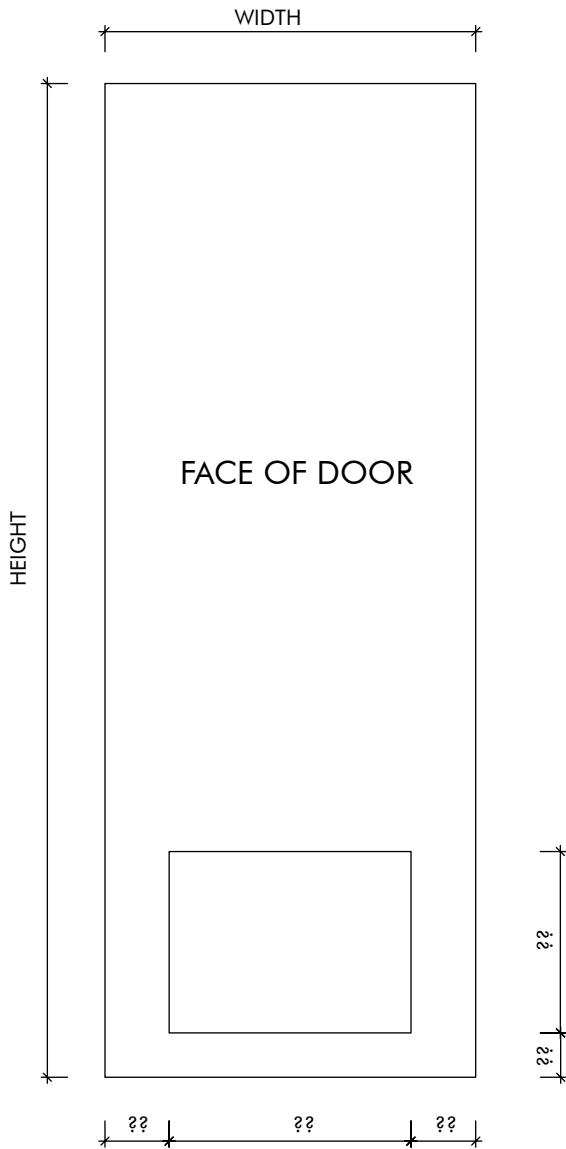

BUILDING ESSENTIALS

KEYSTONE
LININGS & ACOUSTICS

We bring Architects Imagination to Life

www.KeystoneLinings.com.au

01 AIR GRILLE CUT OUT DOOR
Scale - NTS

02 VISION PANEL CUT OUT
Scale - NTS

- ✓ Factory Cut
- ✓ Door Vision Panel
- ✓ Air Grille
- ✓ Ready To Install
- ✓ Save Time On Site