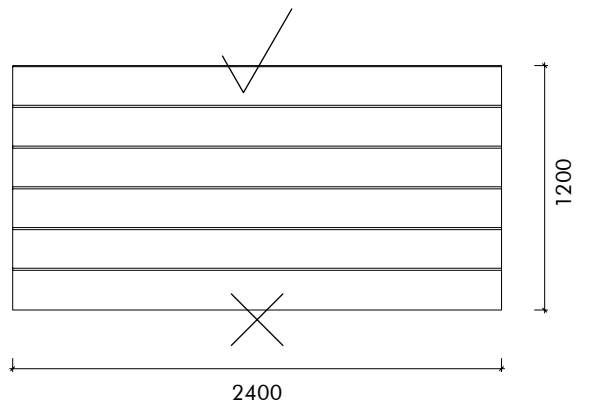

PROFILES

Round

Square

Round Half Groove

Square Half Groove

1/2 Groove

Square Edge

*Option of square edge or 1/2 groove to 1 edge

16 or 18mm thickness available -

For finish options See Key-Nirvana Emerald Range

75mm CENTRES

100mm CENTRES

150mm CENTRES

200mm CENTRES

PROFILES

Round

Square

Round Half Groove

Square Half Groove

*Option of square edge or 1/2 groove to 1 edge

16 or 18mm thickness available -
For finish options See Key-Nirvana Emerald Range

Level 1, 7-8 Davis Road,
Wetherill Park, NSW 2164
02 9604 8813
www.KeystoneLinings.com.au