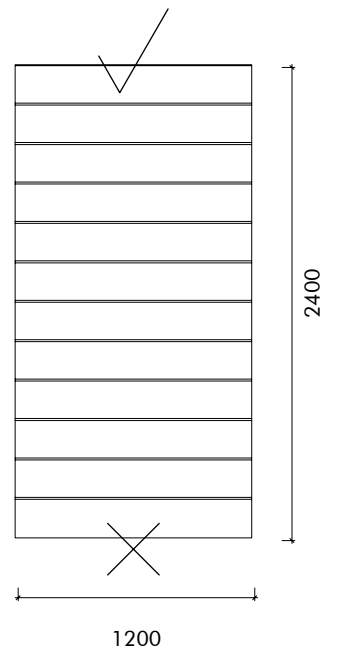

PROFILES

Round

Square

Round Half Groove

Square Half Groove

1/2 Groove

Square Edge

*Option of square edge or 1/2 groove to 1 edge

16 or 18mm thickness available -

For finish options See Key-Nirvana Emerald Range

75mm CENTRES

100mm CENTRES

150mm CENTRES

200mm CENTRES

PROFILES

Round

Square

Round Half Groove

Square Half Groove

*Option of square edge or 1/2 groove to 1 edge

16 or 18mm thickness available -
For finish options See Key-Nirvana Emerald Range

Level 1, 7-8 Davis Road,
Wetherill Park, NSW 2164
02 9604 8813
www.KeystoneLinings.com.au