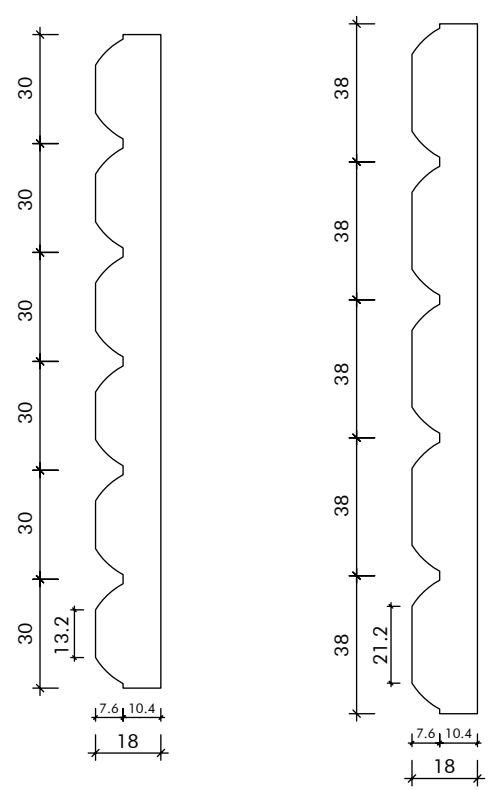

SERIES - 30 - 16R

SERIES - 38 - 16R

A 30-16R
Scale - NTS

B 38-16R
Scale - NTS

KEY-PLY	HIMALAYA PANELS		
	9mm	15-16mm	18mm
2400 x 1200	✓	✓	✓

KEY-LENA	HIMALAYA PANELS		
	9mm	12mm	18mm
2400 x 1200	✓	✓	✓

KEY-NIRVANA	HIMALAYA PANELS		
	9mm	12mm	18mm
2400 x 1200	✓	✓	✓

SERIES - 40 - 16R

SERIES - 50 - 16R

C 40-16R
Scale - NTS

D 50-16R
Scale - NTS

KEY-PLY	HIMALAYA PANELS		
	9mm	15-16mm	18mm
2400 x 1200	✓	✓	✓

KEY-LENA	HIMALAYA PANELS		
	9mm	12mm	18mm
2400 x 1200	✓	✓	✓

KEY-NIRVANA	HIMALAYA PANELS		
	9mm	12mm	18mm
2400 x 1200	✓	✓	✓