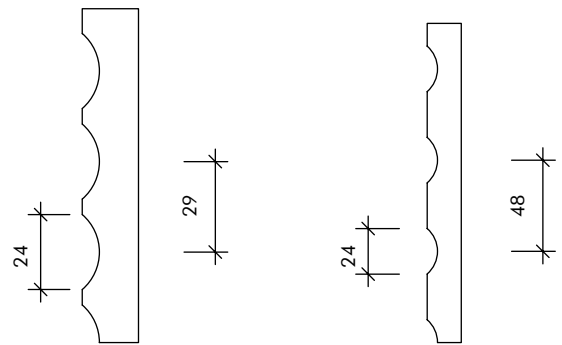

### SERIES - 48 - S24

KEY-LENA	SIERRA PANELS	
	12mm	18mm
<b>2400 x 1200</b>		✓

KEY-NIRVANA	SIERRA PANELS	
	12mm	18mm
<b>2400 x 1200</b>		✓

Level 1, 7-8 Davis Road,  
Wetherill Park, NSW 2164  
02 9604 8813  
[www.KeystoneLinings.com.au](http://www.KeystoneLinings.com.au)