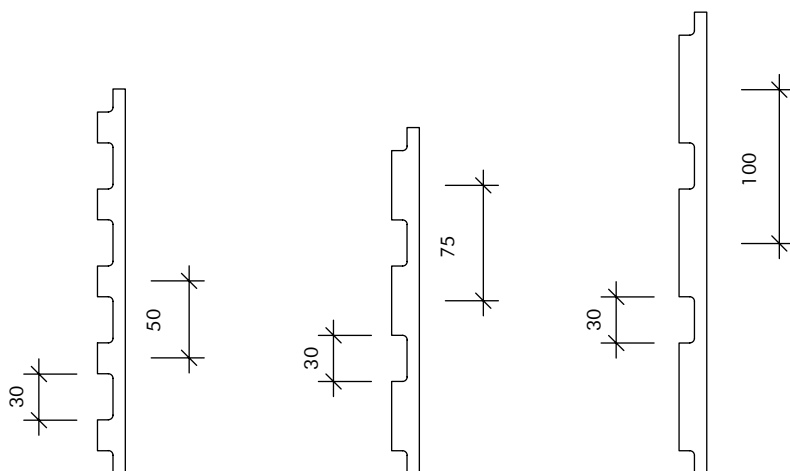

# KEY-GEO

**KEYSTONE**  
LININGS & ACOUSTICS

*We bring Architects Imagination to Life*

[www.KeystoneLinings.com.au](http://www.KeystoneLinings.com.au)

SERIES - 50 - T30

SERIES - 75 - T30

SERIES - 100 - T30

KEY-LENA	TERRAIN PANELS	
	12mm	18mm
<b>2400 x 1200</b>		✓

KEY-NIRVANA	TERRAIN PANELS	
	12mm	18mm
<b>2400 x 1200</b>		✓

Level 1, 7-8 Davis Road,  
Wetherill Park, NSW 2164  
02 9604 8813  
[www.KeystoneLinings.com.au](http://www.KeystoneLinings.com.au)