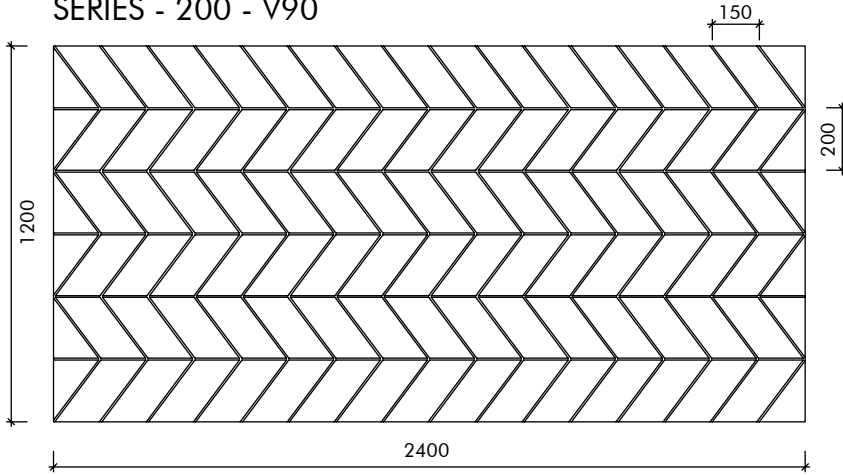

KEY-GEO PEAK PANELS

We bring Architects Imagination to Life

www.KeystoneLinings.com.au

KEY-GEO GROOVED PANELS

A range of decorative finishes which provide the latest in contemporary styling, offering stunning and versatile aesthetics in any project. Create your desired atmosphere and bold design features with patterns that will suit a variety of spaces. Suitable for:

SERIES - 200 - V90

01 200-300 V90
Scale - NTS

SERIES - 300 - V90

KEY-PLY	PEAK PANELS		
	9mm	15-16mm	18mm
2400 x 1200	✓	✓	✓

KEY-LENA	PEAK PANELS		
	9mm	12mm	18mm
2400 x 1200	✓	✓	✓

KEY-NIRVANA	PEAK PANELS		
	9mm	12mm	18mm
2400 x 1200	✓	✓	✓