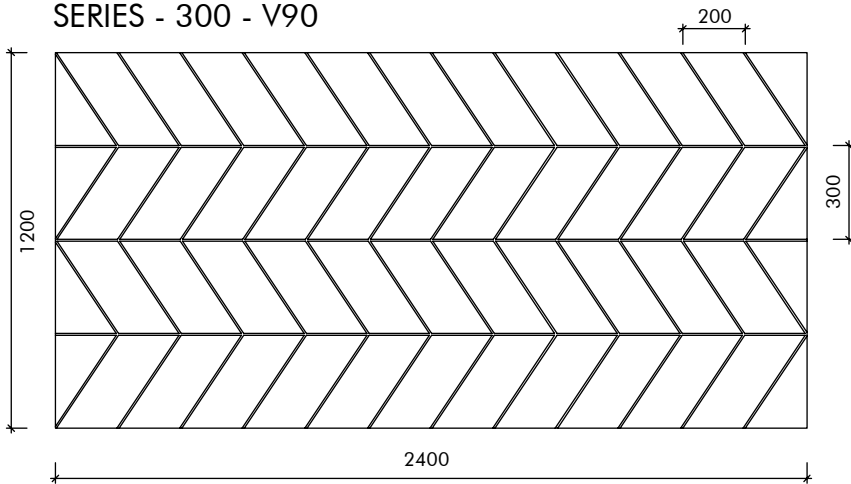

KEY-GEO PEAK PANELS

We bring Architects Imagination to Life

www.KeystoneLinings.com.au

KEY-GEO GROOVED PANELS

A range of decorative finishes which provide the latest in contemporary styling, offering stunning and versatile aesthetics in any project. Create your desired atmosphere and bold design features with patterns that will suit a variety of spaces. Suitable for:

SERIES - 200 - V90

01 200-300 V90
Scale - NTS

SERIES - 300 - V90

KEY-PLY	PEAK PANELS		
	9mm	15-16mm	18mm
2400 x 1200	✓	✓	✓

KEY-LENA	PEAK PANELS		
	9mm	12mm	18mm
2400 x 1200	✓	✓	✓

KEY-NIRVANA	PEAK PANELS		
	9mm	12mm	18mm
2400 x 1200	✓	✓	✓