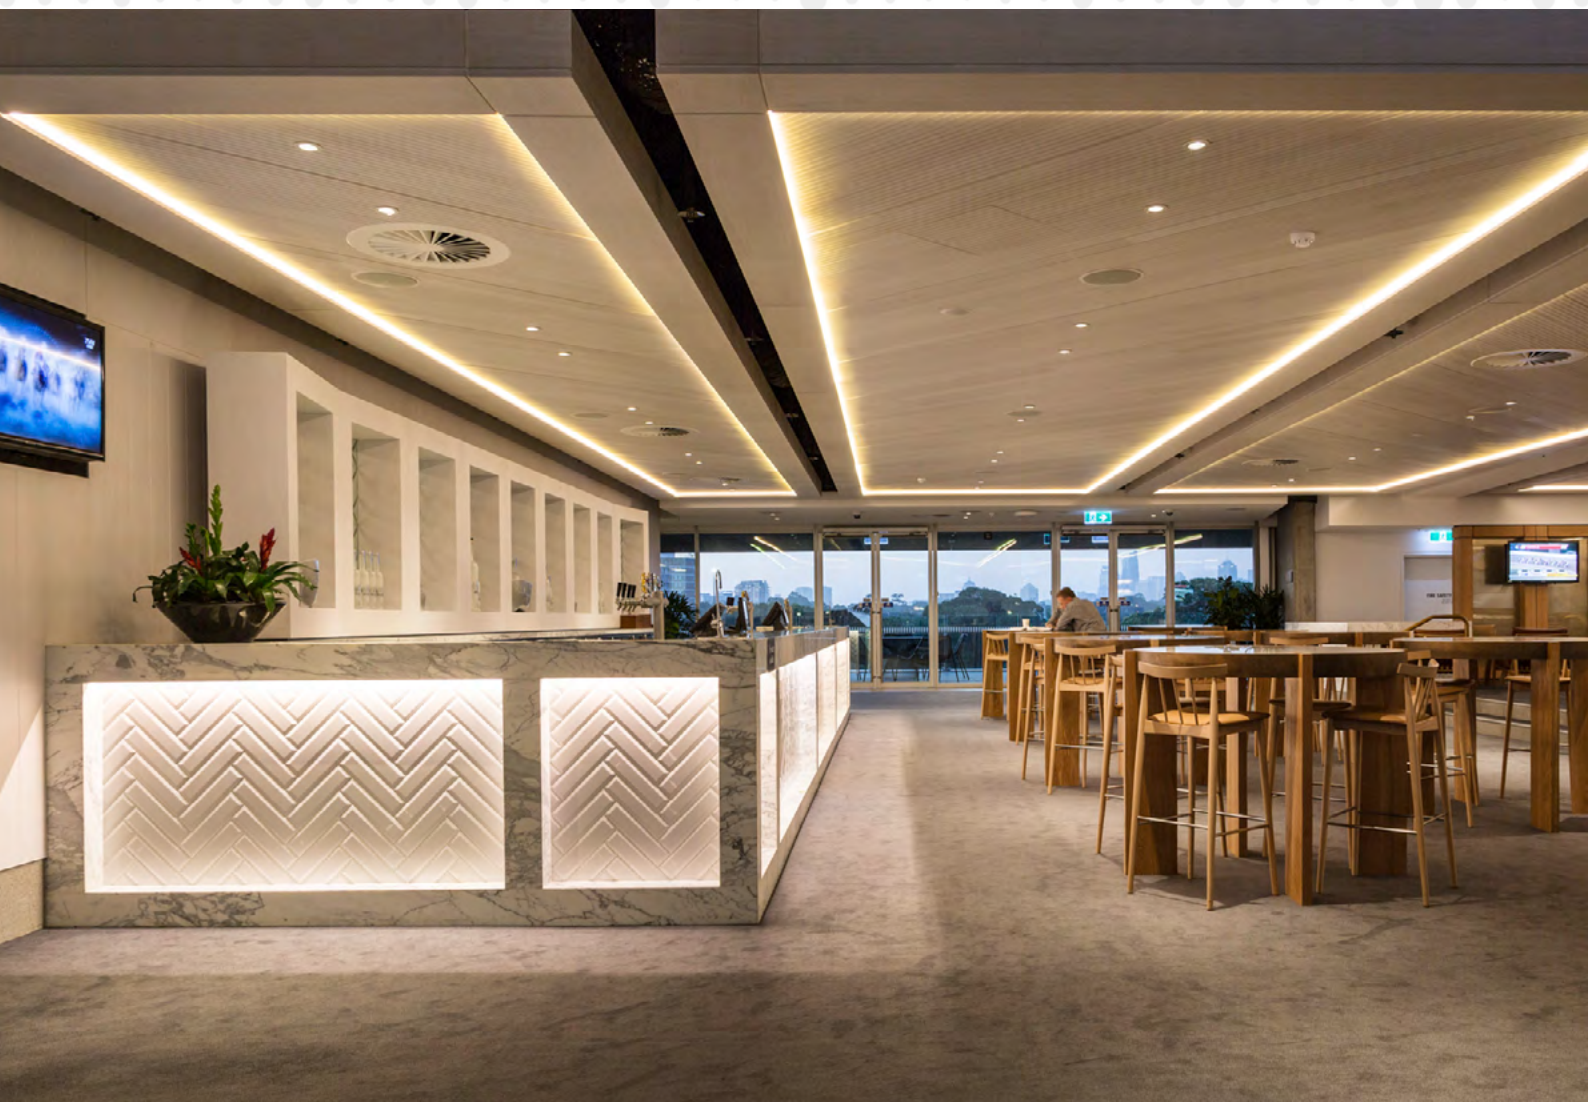

KEY-GEO HIMALAYA PANELS

KEYSTONE
LININGS & ACOUSTICS

We bring Architects Imagination to Life

www.KeystoneLinings.com.au

KEY-GEO GROOVED PANELS

A range of decorative finishes which provide the latest in contemporary styling, offering stunning and versatile aesthetics in any project. Create your desired atmosphere and bold design features with patterns that will suit a variety of spaces. Suitable for:

- ✓ **Decorative interior & semi-exterior wall linings**
- ✓ **Adding a modern painted or timber veneer feature to any space**
- ✓ **Residential applications: Lounge, dining, bedroom, family, entertaining, games**
- ✓ **Commercial applications: Foyers, classrooms, offices, rental properties, retail, restaurants, apartments, hotels, aged care facilities**