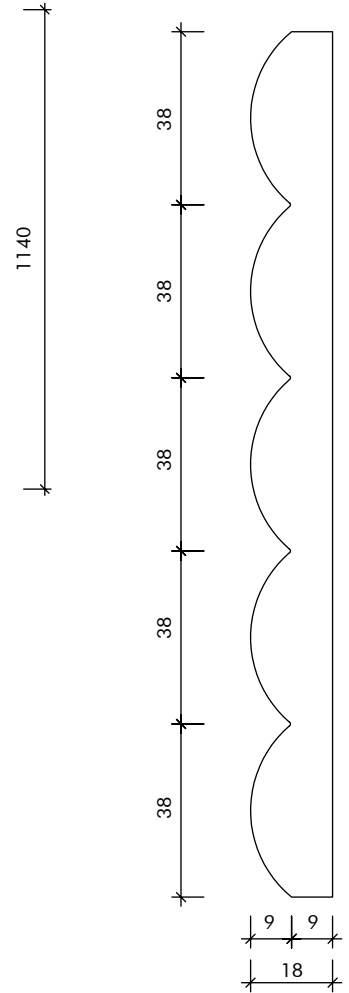

SERIES - 38 - 24R

KEY-LENA	RIDGE PANELS		
	9mm	12mm	18mm
2400 x 1200			✓

A 38-24R
Scale - NTS

Level 1, 7-8 Davis Road,
Wetherill Park, NSW 2164
02 9604 8813
www.KeystoneLinings.com.au