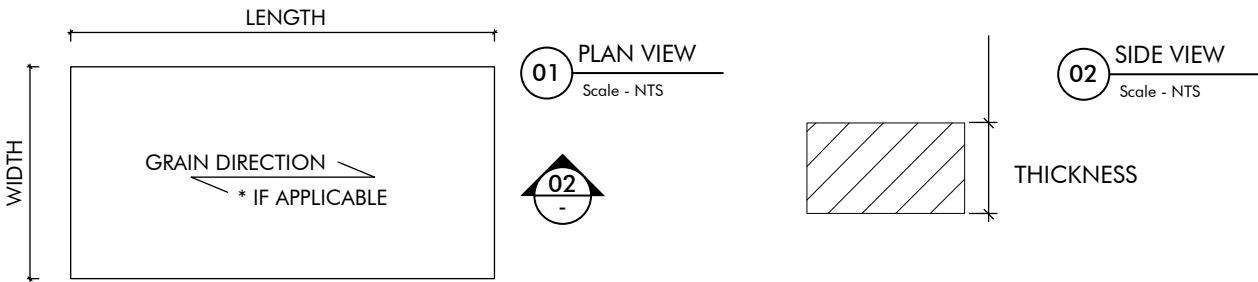

KEY-PLY

We bring Architects Imagination to Life

www.KeystoneLinings.com.au

KEY-PLY

STANDARD SHEET SIZE AVAILABILITY

KEY-PLY	JUMBO BIRCH PLYWOOD LONG GRAIN SLICED VENEER						
	6mm	9mm	12mm	15mm	18mm	24mm	30mm
3050 x 1530	✓	✓	✓	✓	✓	✓	✓
3050 x 1220	✓	✓	✓	✓	✓	✓	✓
Weights (Kg/m ²)	4.34	6.53	8.68	10.85	13.10	17.40	21.75

KEY-PLY	BIRCH PLYWOOD B/BB LONG GRAIN ROTARY VENEER						
	6mm	9mm	12mm	15mm	18mm	24mm	30mm
2440 x 1220	✓	✓	✓	✓	✓	✓	✓
Weights (Kg/m ²)	4.34	6.53	8.68	10.85	13.10	17.40	21.75

KEY-PLY	HOOP PINE PLYWOOD - AC INTERIOR						
	6.5mm	9.5mm	12.5mm	16mm	19mm	25mm	32mm
2400 x 1200	✓	✓	✓	✓	✓	✓	✓
2700 x 1200	✓	✓	✓	✓	✓	✓	✓
Weights (Kg/m ²)	3.9	5.7	7.5	9.6	11.4	15.0	19.2

KEY-PLY	HOOP PINE PLYWOOD - AC EXTERIOR						
	6.5mm	9.5mm	12.5mm	16mm	19mm	25mm	32mm
2400 x 1200	✓	✓	✓	✓	✓	✓	✓
2700 x 1200	✓	✓	✓	✓	✓	✓	✓
Weights (Kg/m ²)	3.9	5.7	7.5	9.6	11.4	15.0	19.2

KEY-PLY	HOOP PINE PLYWOOD - BB INTERIOR						
	6.5mm	9mm	12.5mm	16mm	19mm	25mm	32mm
2400 x 1200	✓	✓	✓	✓	✓	✓	✓
2700 x 1200	✓	✓	✓	✓	✓	✓	✓
Weights (Kg/m ²)	3.9	5.4	7.5	9.6	11.4	15.0	19.2